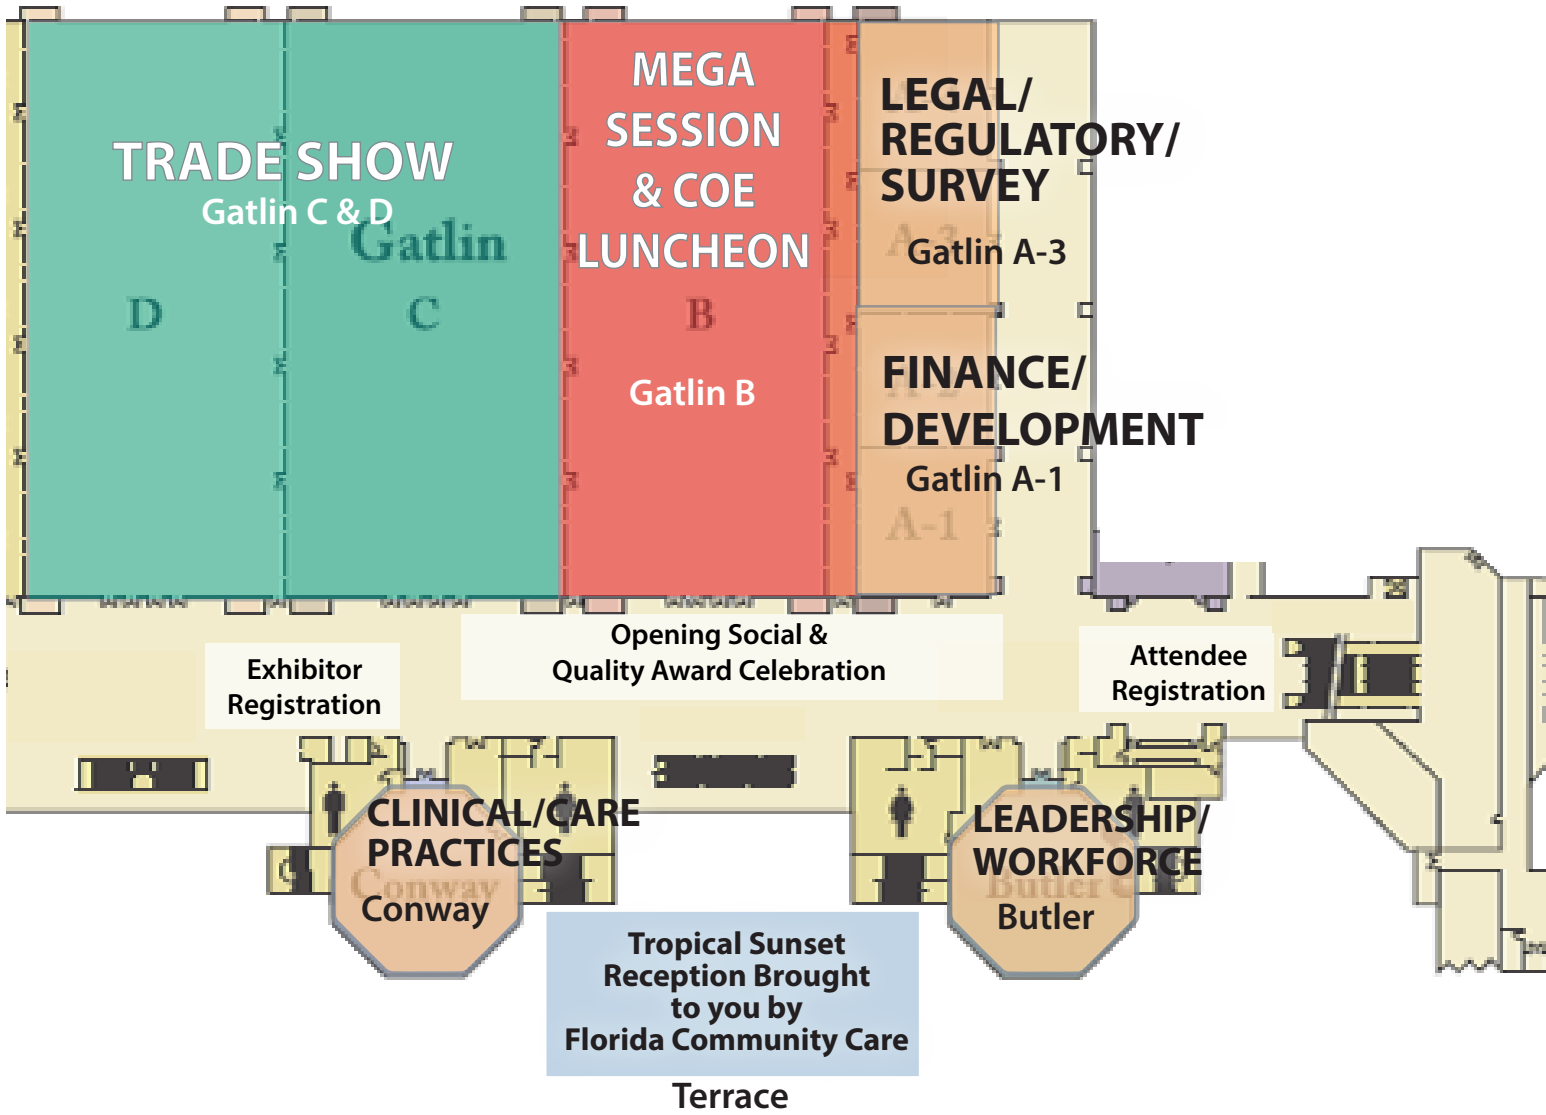

ROSEN SHINGLE CREEK CONVENTION AREA

LEVEL 1

LEVEL 2